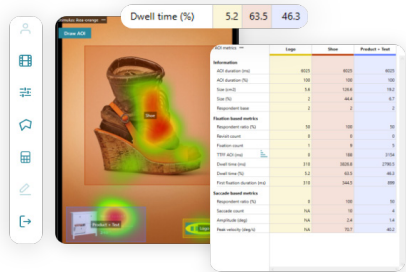

Seamless And Efficient Multisensor Research

Scale your study setup to fit your ambitions. With the wide range of seamlessly integrable software modalities and our extensive selection of hardware products from our global partners, no matter the scale you have in mind for your specific research question, it can be built, executed and analyzed with iMotions.

Used By Universities And Companies Across The World

iMotions is being leveraged all over the world by some of the biggest commercial entities and universities alike. They all rely on the multilateral data collection options, the powerful analysis functionalities and the possibility of creating ready-to-present visualizations.

A Complete Human Behavior Research Software Suite

- Design studies with any combination of stimuli
- Intuitive “point and click” study designer
- Live visualization of data streams

- Work with automated and manual annotations and markers
- Aggregate data for easy analysis
- Create ready-to-publish visualizations of analyzed data